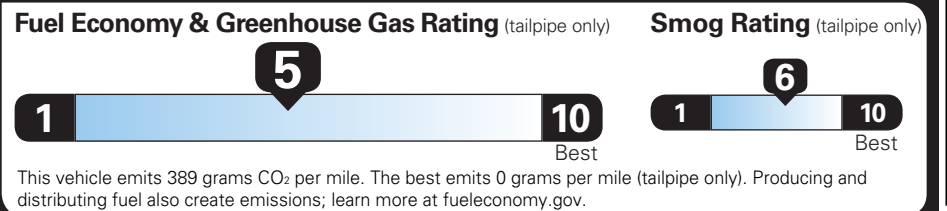

EPA DOT Fuel Economy and Environment

Gasoline Vehicle

Fuel Economy

25 MPG
combined city/hwy

21 MPG
city

31 MPG
highway

4.0 gallons per 100 miles

You spend $2,250 more in fuel costs over 5 years compared to the average new vehicle.

Mid-size cars range from 14 to 141 MPG. The best vehicle rates 141 MPGe.

Annual fuel cost $1,950